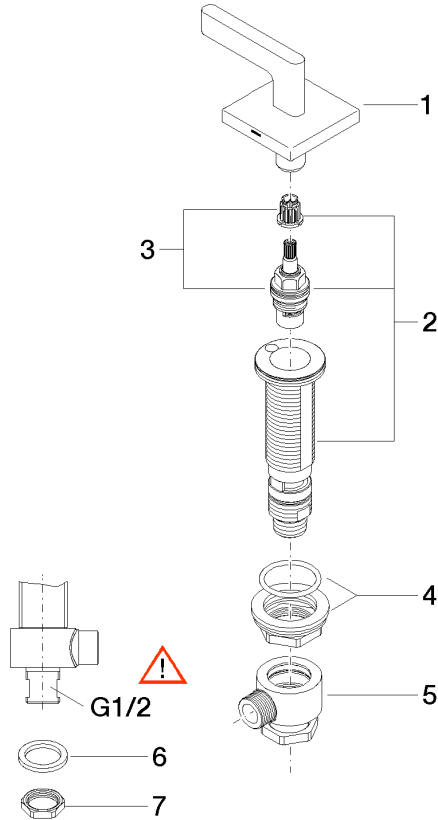

Deck valve clockwise closing hot - Brushed Durabronz (23kt Gold)

CL.1

20 000 715

- hole diameter 32 mm
- rosette 60 x 60 mm
- with hot marking

Fits: CL.1, CYO

	Brushed Durabronz (23kt Gold)	20 000 715-28
	Chrome	20 000 715-00
	Brushed Platinum	20 000 715-06
	Dark Chrome	20 000 715-19
	Brushed Champagne (22kt Gold)	20 000 715-46
	Champagne (22kt Gold)	20 000 715-47
	Brushed Dark Platinum	20 000 715-99

20 000 715

mm [inches]

Flow rate chart

Certificates

LGA_28688.

20 000 715

Parts for other finishes can be found here: [Chrome](#)

Spare parts list

No.	Item Number	Name	Quantity used	Delivery time
1	90 20 70 057 00-28	handle (hot)	1	20
2	04 17 11 058 33 90	side panel	1	2
3	90 90 03 133 00 90	top	1	2
4	04 23 10 032 78 90	fixing set	1	2
5	04 17 11 023 10 90	distributor	1	2
6	09 30 11 059 90	disc	1	2
7	09 23 10 012 90	nut	1	2