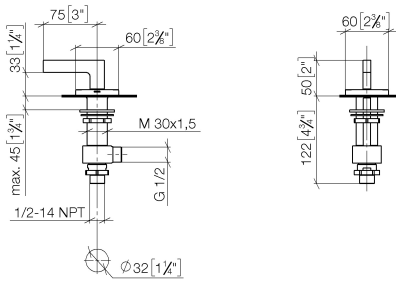

Deck valve clockwise closing hot - Brushed Durabronz (23kt Gold)

CL.1

20 000 715

- hole diameter 32 mm
- rosette 60 x 60 mm
- with hot marking

Fits: CL.1, CYO

	Brushed Durabronz (23kt Gold)	20 000 715-28
	Chrome	20 000 715-00
	Brushed Platinum	20 000 715-06
	Dark Chrome	20 000 715-19
	Brushed Champagne (22kt Gold)	20 000 715-46
	Champagne (22kt Gold)	20 000 715-47
	Brushed Dark Platinum	20 000 715-99

20 000 715

mm [inches]

Flow rate chart

Certificates

LGA_28688.

20 000 715

Parts for other finishes can be found here: [Chrome](#)

Spare parts list

No.	Item Number	Name	Quantity used	Delivery time
1	90 20 70 057 00-28	handle (hot)	1	20
2	04 17 11 058 33 90	side panel	1	2
3	90 90 03 133 00 90	top	1	2
4	04 23 10 032 78 90	fixing set	1	2
5	04 17 11 023 10 90	distributor	1	2
6	09 30 11 059 90	disc	1	2
7	09 23 10 012 90	nut	1	2